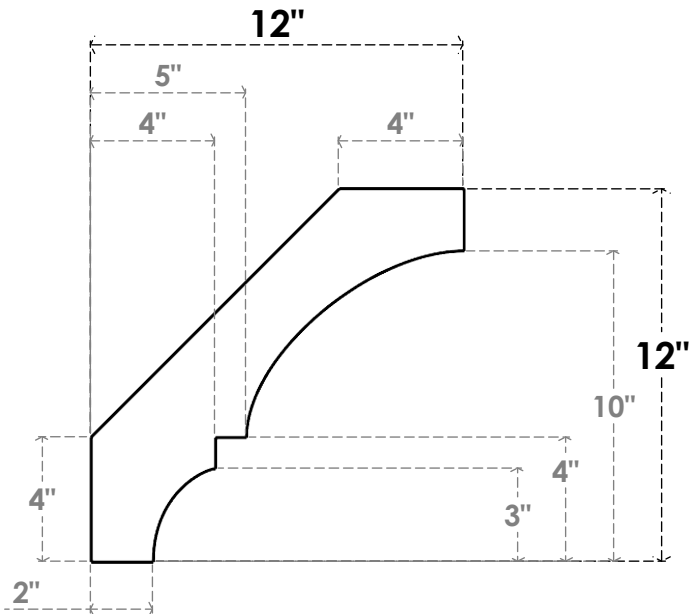

ITEM NUMBER: BRCPC035X12000X12000BOA

3 1/2"W X 12"D X 12"H BALBOA ARCHITECTURAL GRADE PVC CLOSED KNEE BRACE

SIDE PROFILE

FRONT PROFILE

ISOMETRIC

EKENA MILLWORK
2300 WEST MAIN ST.
CLARKSVILLE, TX 75426
TOLL FREE: 866-607-0453
WWW.EKENAMILLWORK.COM