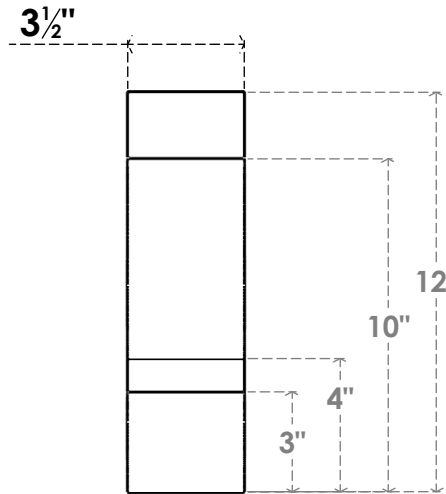

ITEM NUMBER: BRCPC035X12000X12000BOA

3 1/2"W X 12"D X 12"H BALBOA ARCHITECTURAL GRADE PVC CLOSED KNEE BRACE

SIDE PROFILE

FRONT PROFILE

ISOMETRIC

EKENA MILLWORK
2300 WEST MAIN ST.
CLARKSVILLE, TX 75426
TOLL FREE: 866-607-0453
WWW.EKENAMILLWORK.COM